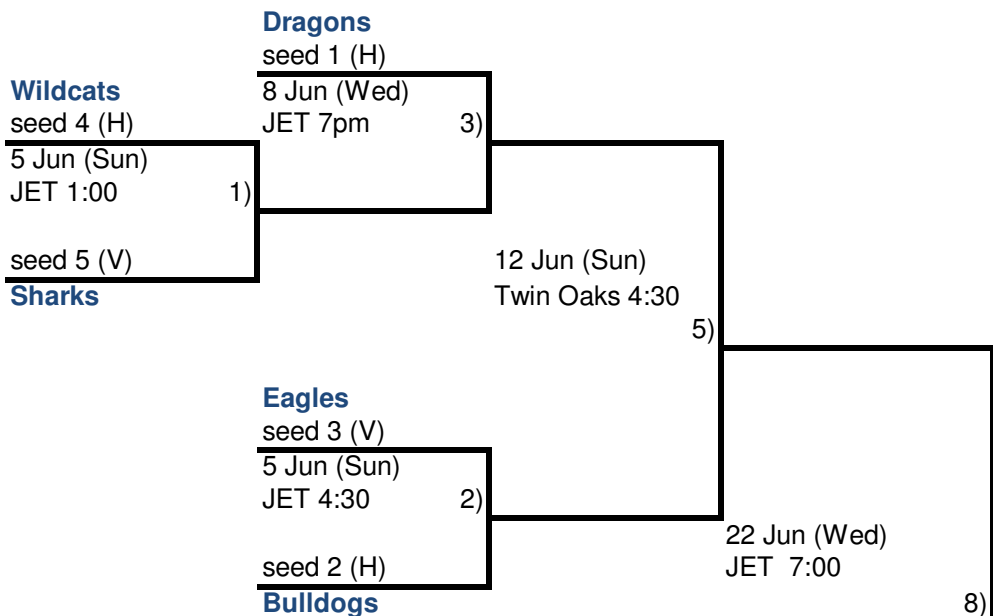

## 5 Team Double Elimination Tournament Bracket

*Home team will be determined by coin toss except where specified*

*Winner's Bracket*

*Loser's Bracket*